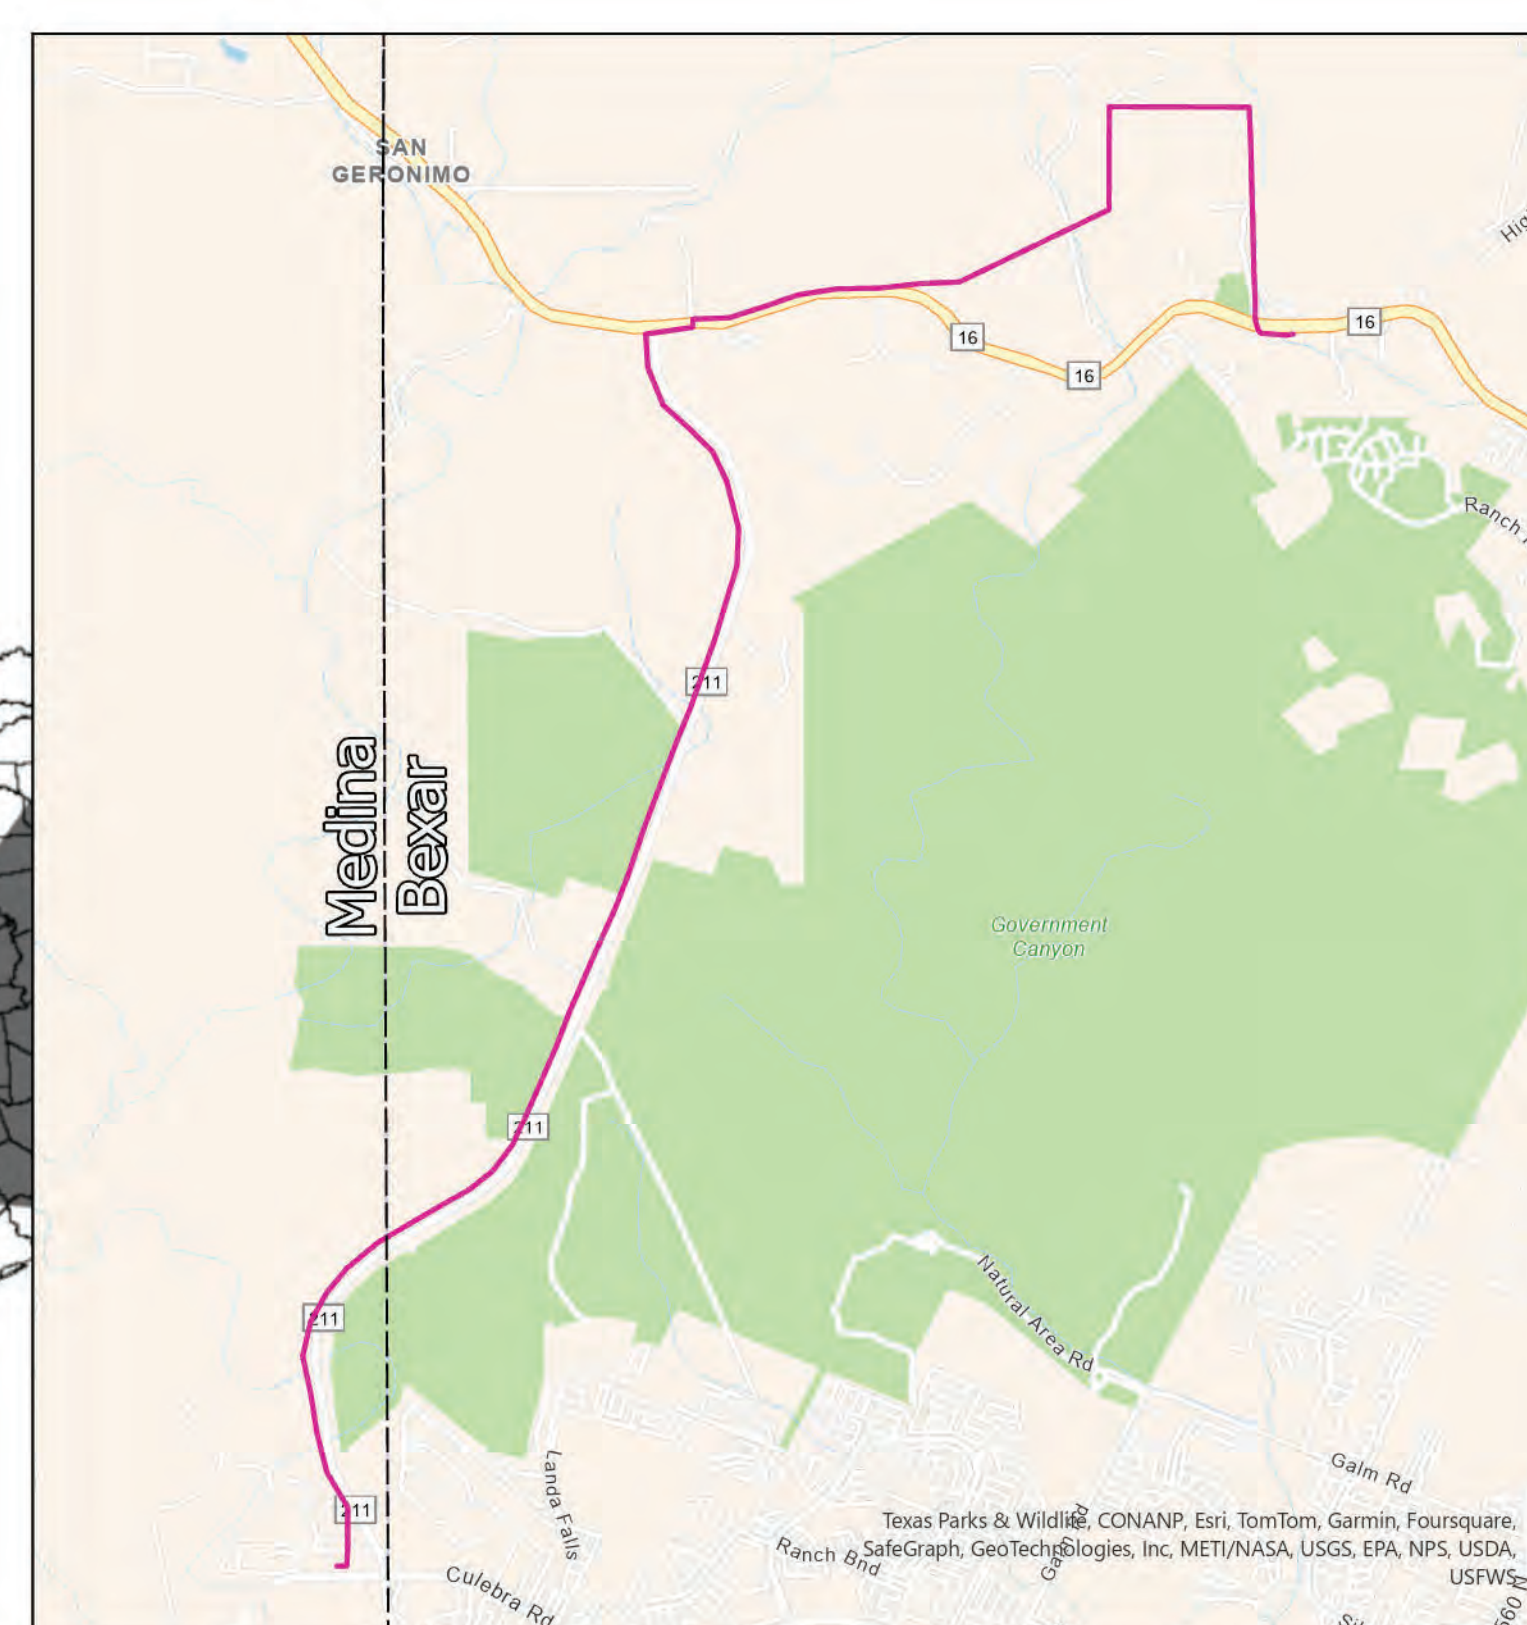

CPS Energy is the nation's largest municipally owned energy utility providing both natural gas and electric service. We serve more than 840,750 gas customers in and around San Antonio, the nation's seventh largest city. This map has been produced by CPS Energy for its own use. Accordingly, certain information, features or details may have been emphasized over others or may have been left out. CPS Energy does not warrant the accuracy of this map, either as to scale, accuracy or completeness.

### RANCHTOWN TO TALLEY RD

| PROJECT FEATURES |                                |  |                       |
|------------------|--------------------------------|--|-----------------------|
|                  | GRID INDEX                     |  | HABITABLE STRUCTURES  |
|                  | SEGMENTS                       |  | HABITABLE STRUCTURE # |
|                  | PARCEL BOUNDARY                |  | GRID PAGE #           |
|                  | 138KV 50FT ADDITIONAL EASEMENT |  | COUNTY BOUNDARIES     |