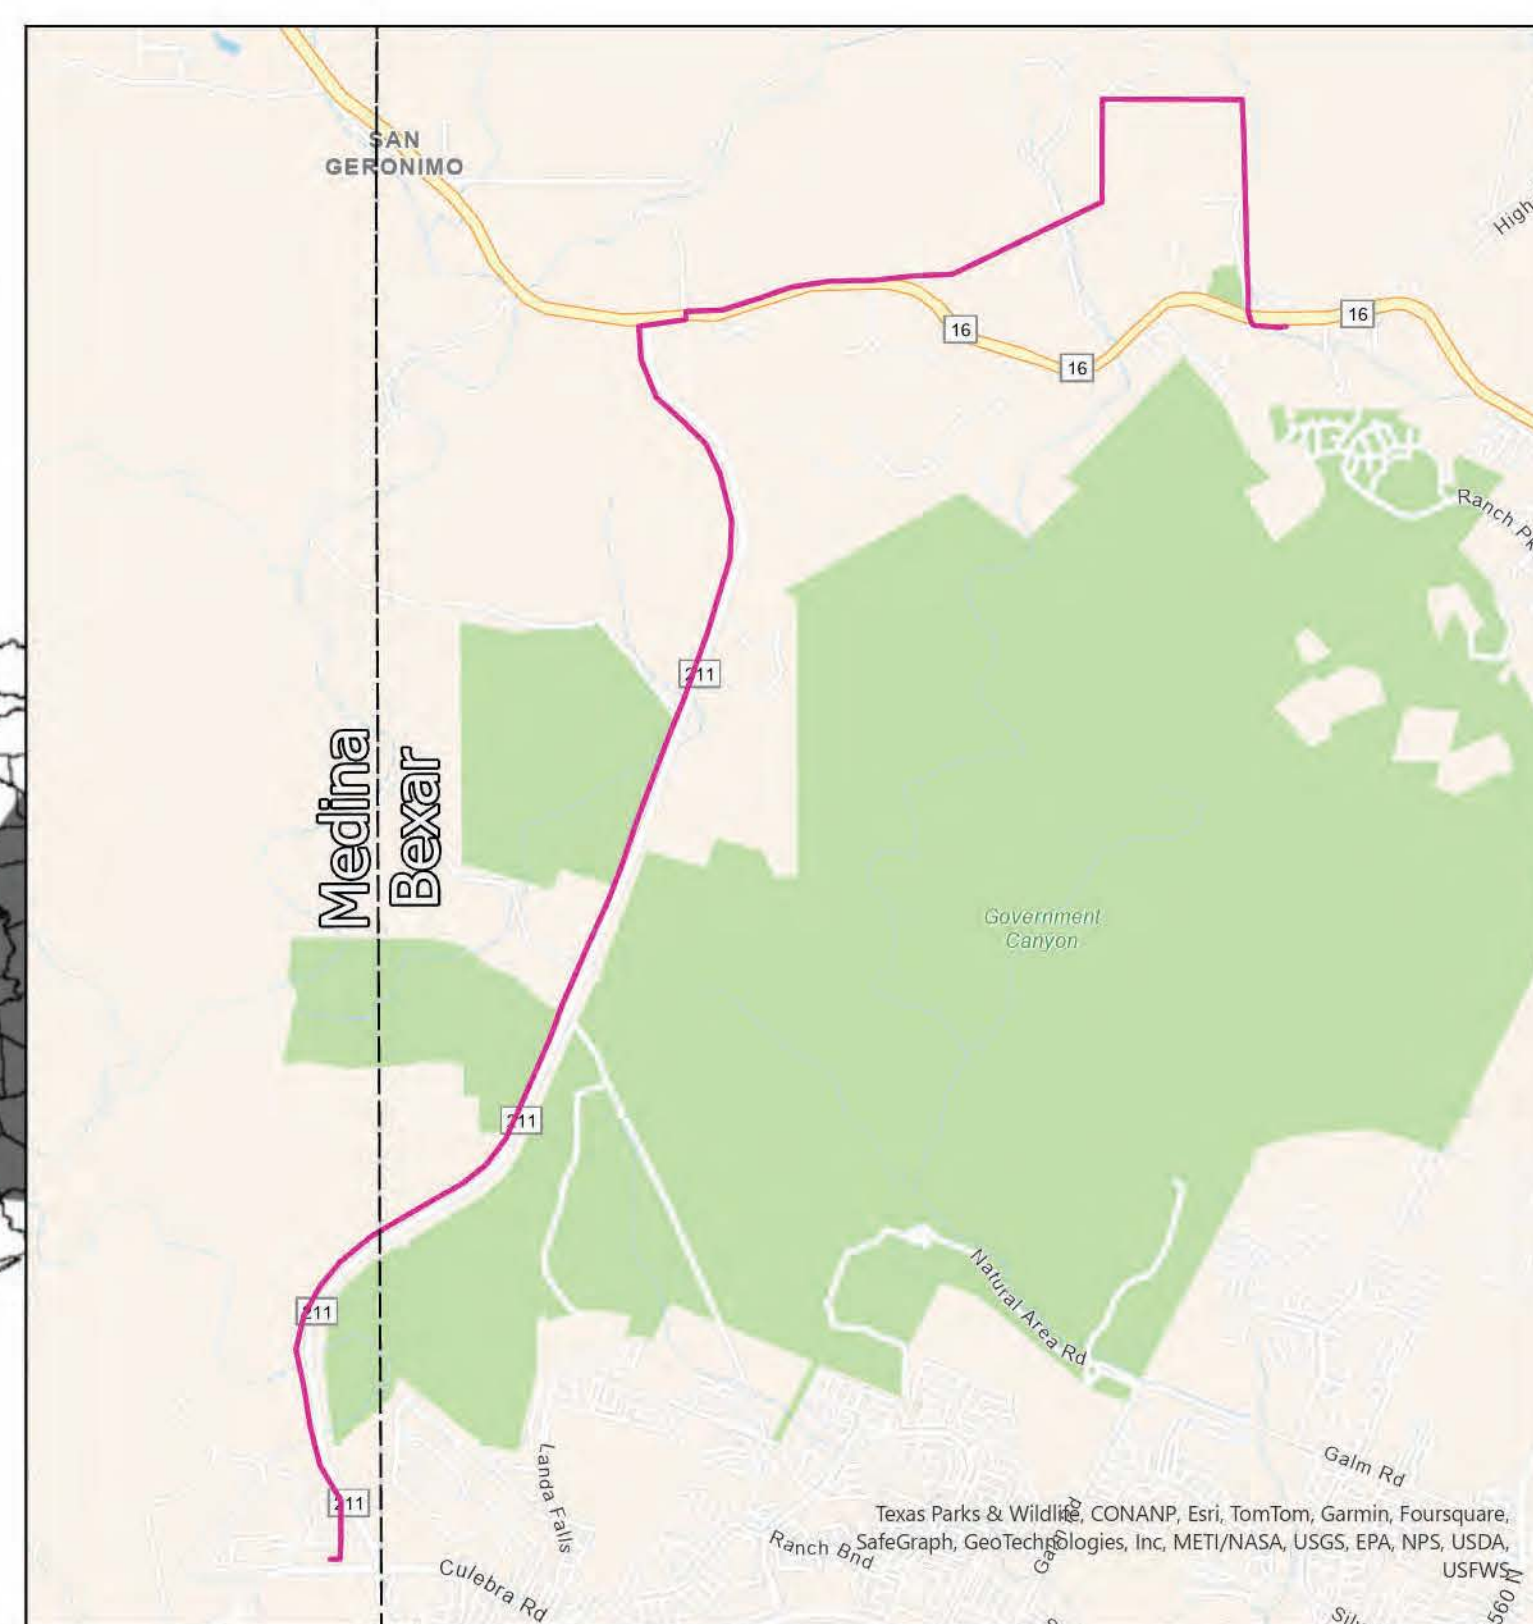

CPS Energy is the nation's largest municipally owned energy utility providing both natural gas and electric service. We serve more than 840,750 gas customers in and around San Antonio, the nation's seventh largest city. This map has been produced by CPS Energy for its own use. Accordingly, certain information, features or details may have been emphasized over others or may have been left out. CPS Energy does not warrant the accuracy of this map, either as to scale, accuracy or completeness.

Page Number: 4/16

RANCHTOWN TO TALLEY RD

PROJECT FEATURES	
GRID INDEX	HABITABLE STRUCTURES
SEGMENTS	HABITABLE STRUCTURE #
PARCEL BOUNDARY	GRID PAGE #
138KV 50FT ADDITIONAL EASEMENT	COUNTY BOUNDARIES