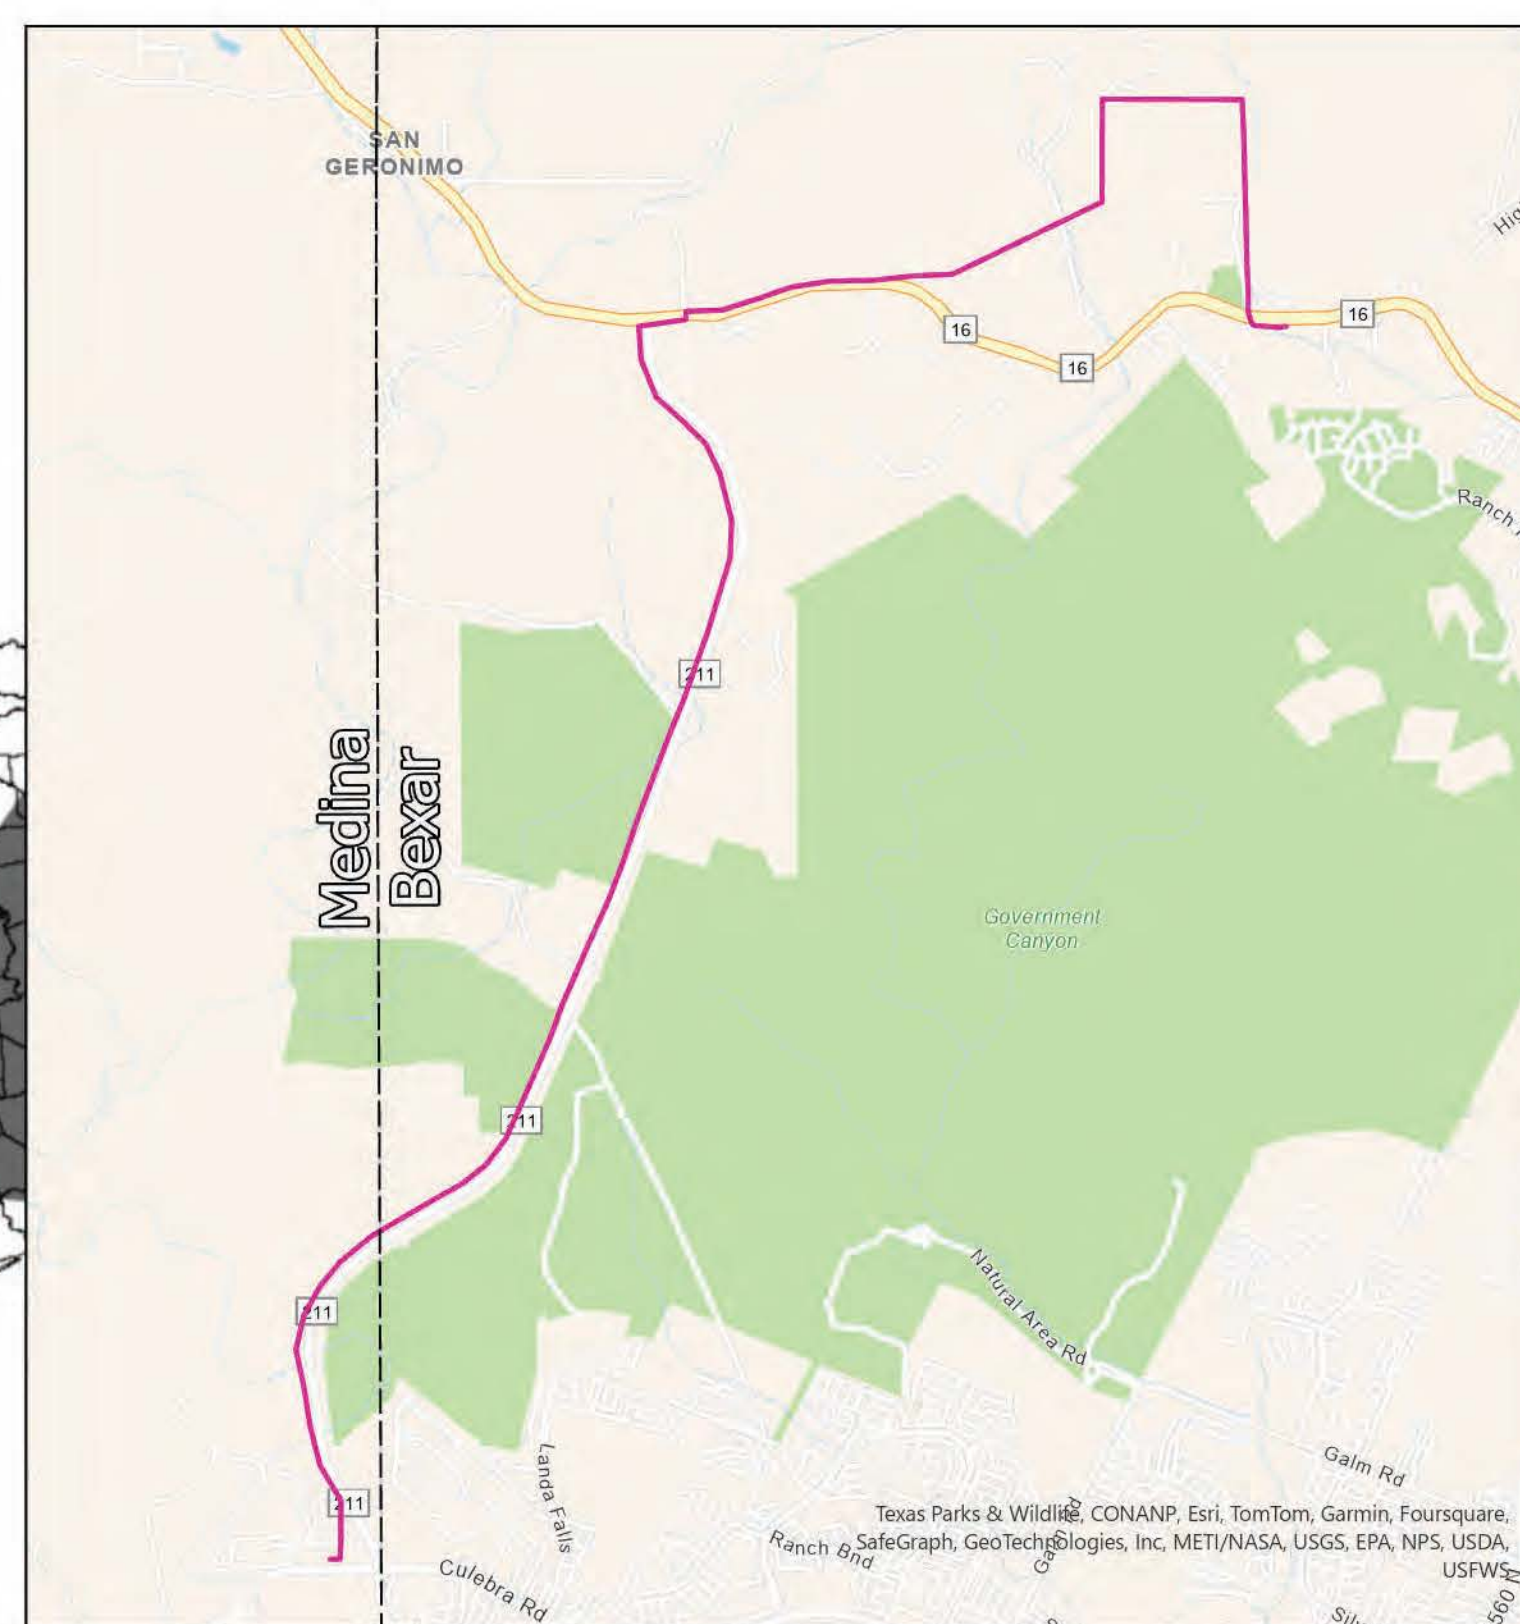

CPS Energy is the nation's largest municipally owned energy utility providing both natural gas and electric service. We serve more than 840,750 gas customers in and around San Antonio, the nation's seventh largest city. This map has been produced by CPS Energy for its own use. Accordingly, certain information, features or details may have been emphasized over others or may have been left out. CPS Energy does not warrant the accuracy of this map, either as to scale, accuracy or completeness.

Page Number: 8/16

RANCHTOWN TO TALLEY RD

PROJECT FEATURES	
GRID INDEX	HABITABLE STRUCTURES
SEGMENTS	HABITABLE STRUCTURE #
PARCEL BOUNDARY	GRID PAGE #
138KV 50FT ADDITIONAL EASEMENT	COUNTY BOUNDARIES